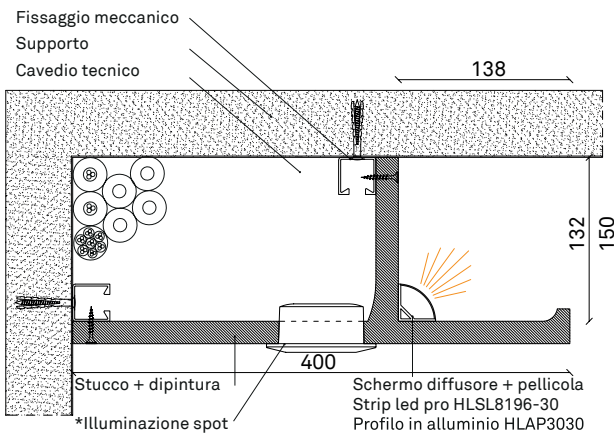

# VC1540

Profilo  
HLAP3030

Strip LED PRO  
HLSL8196  
HLSL12024-WCCT

Spot incasso  
5062 / Jupiter  
5067 / Jupiter-o

# VCT1540

Profilo  
HLAP3030

Strip LED PRO  
HLSL8196  
HLSL12024-WCCT  
HLSL898

Profilo  
HLIP1613